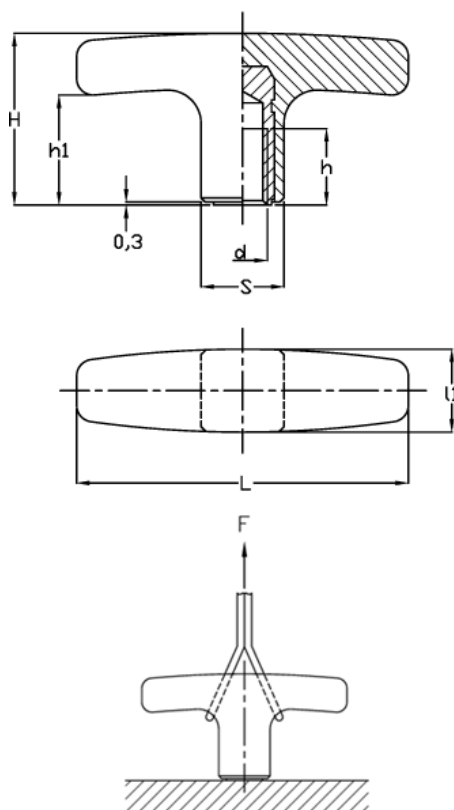

Article number: 2304032478
Description: Handle 32478
L.652/95 B-M10, Black

Measures

d 6H = M10
 F (N) = 8000
 h = 25
 H = 46
 h_1 = 28.5
 L = 94
 l_1 = 21
 S = 21x21